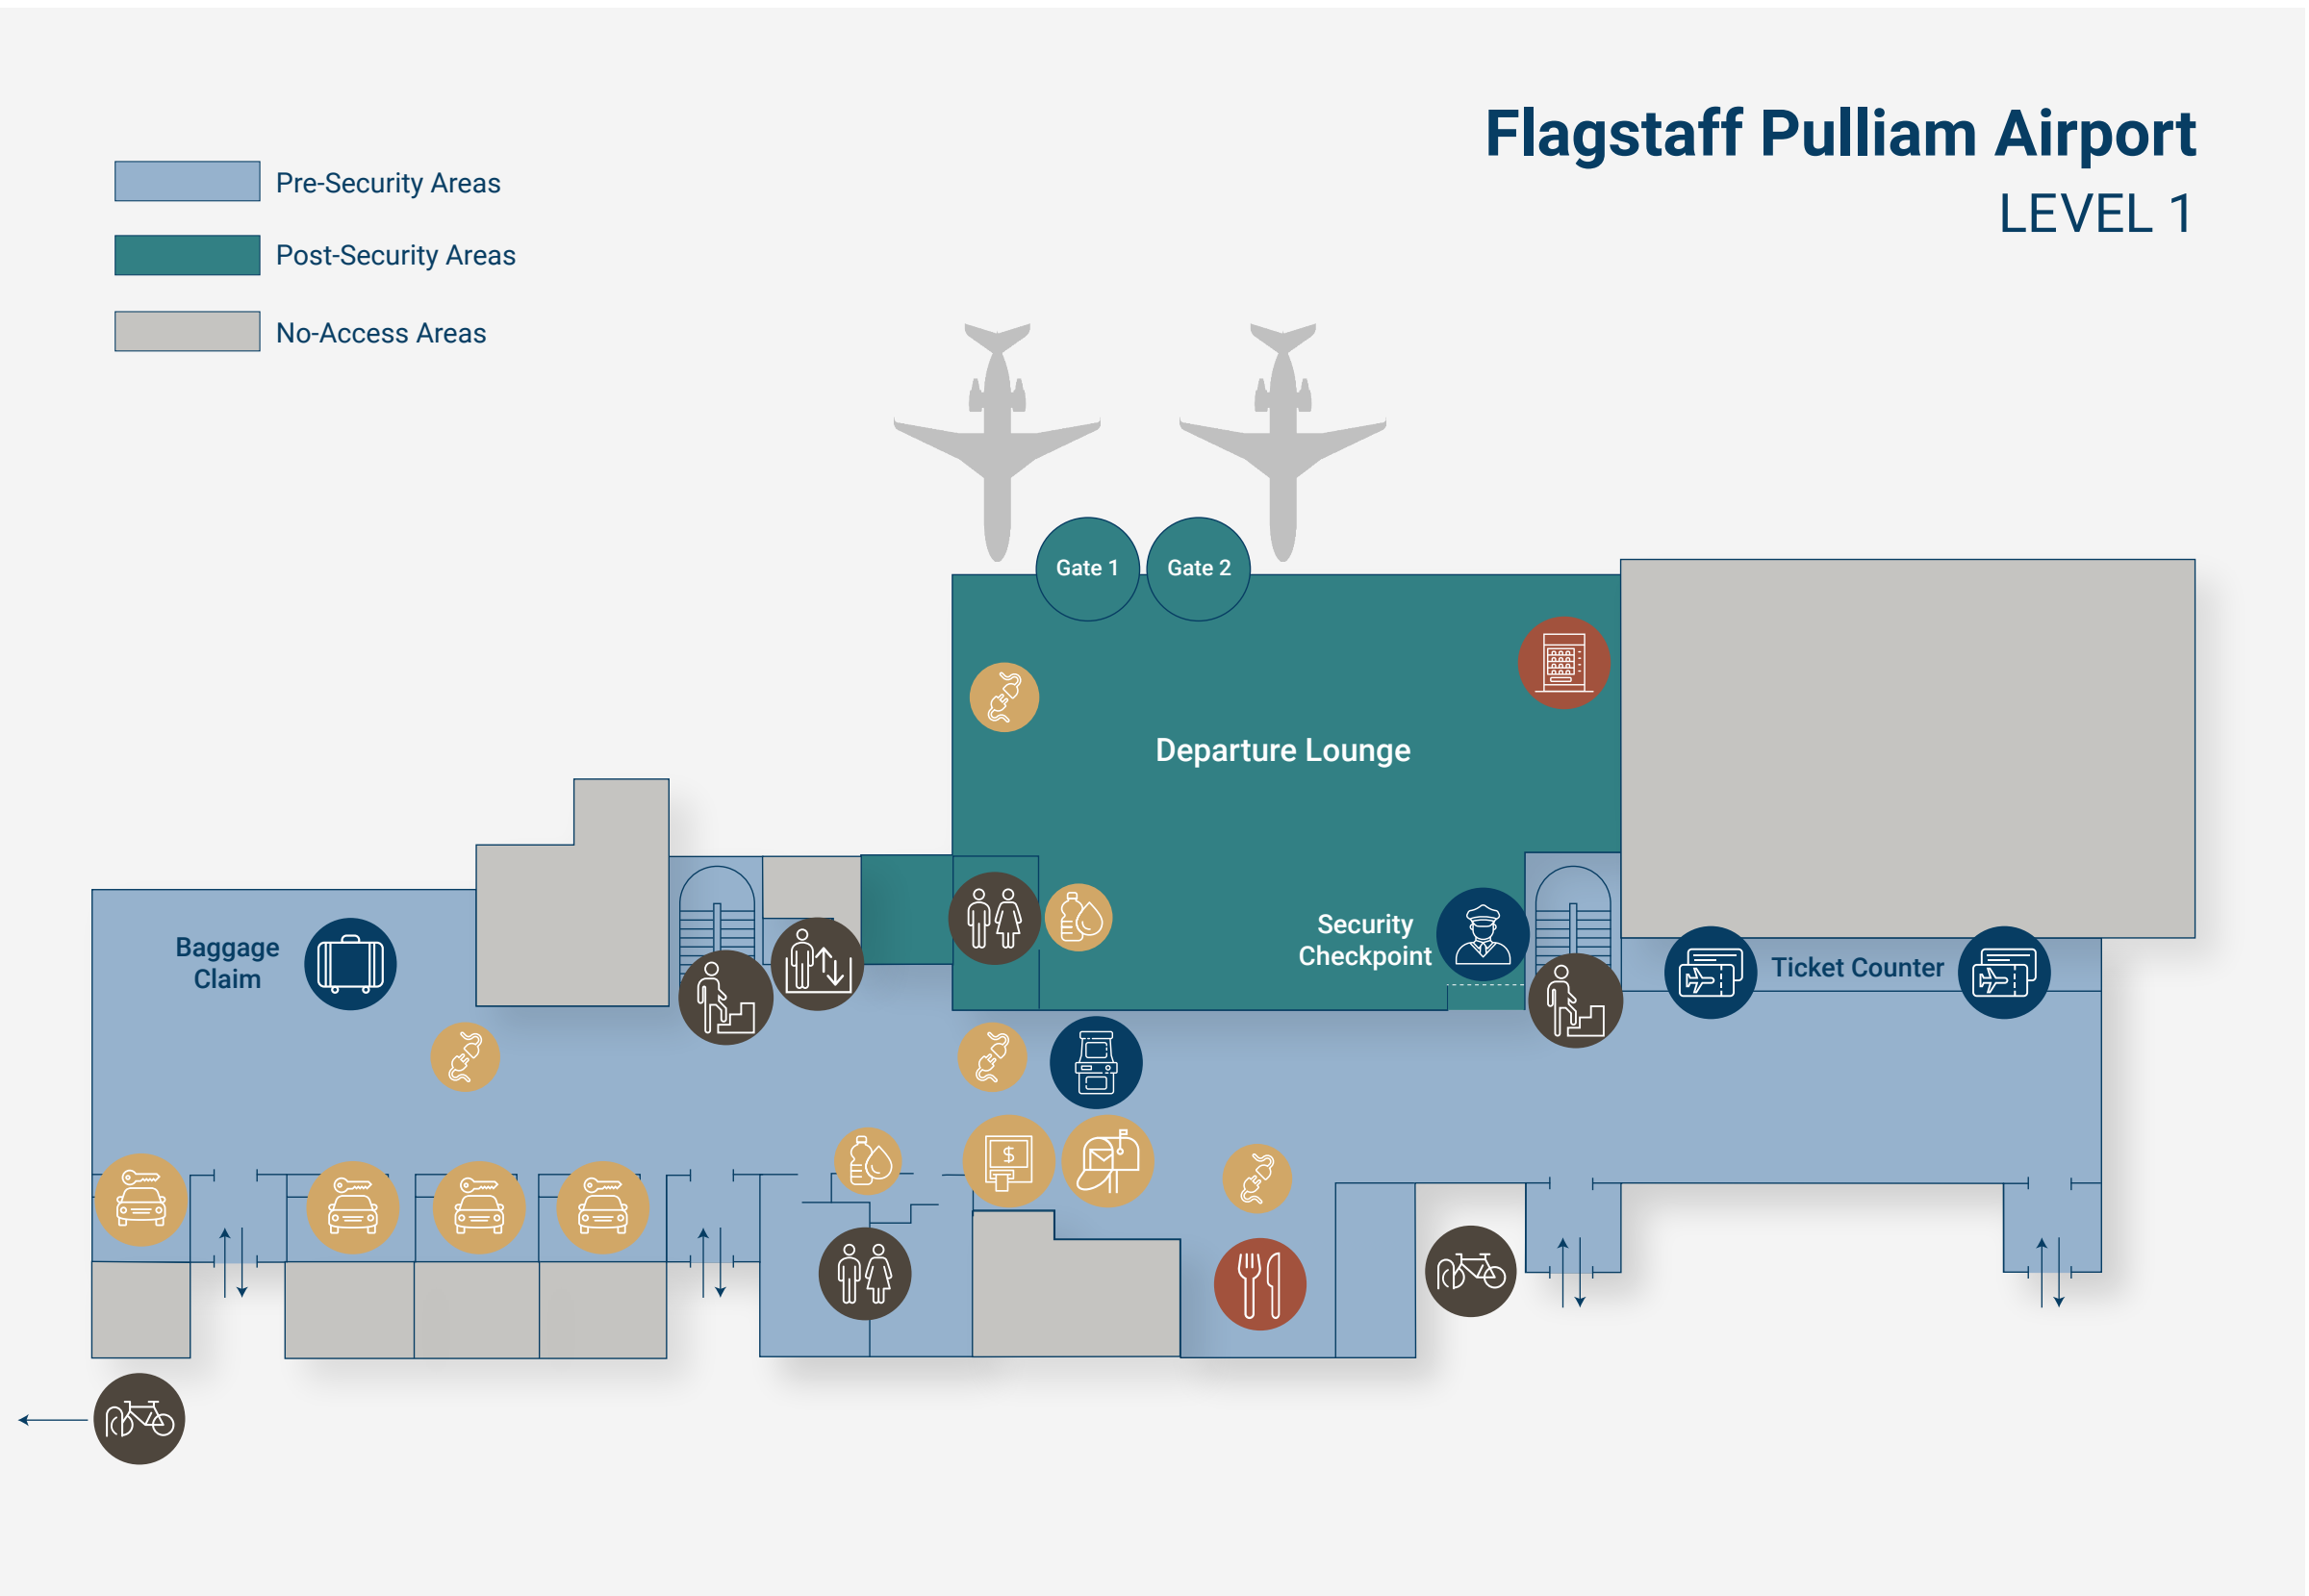

LEGEND

FOOD AND DRINK

-  Cafe
-  Vending Machine

AMENITIES

-  Car Rental
-  ATM
-  Mailbox
-  Charging Station
-  Water Bottle Filling Station
-  Pedal-Powered Charging Station

FACILITY

-  Restroom
-  Stairs
-  Elevator
-  Bike Rack and Bike Lockers

TRAVELER

-  Ticket Counter
-  Airline Check-In Kiosks
-  Security Checkpoint
-  Baggage Claim

-  Pre-Security Areas
-  Post-Security Areas
-  No-Access Areas

Flagstaff Pulliam Airport LEVEL 1

LEGEND

FOOD AND DRINK

-  Cafe
-  Vending Machine

AMENITIES

-  Car Rental
-  ATM
-  Mailbox
-  Charging Station
-  Water Bottle Filling Station
-  Pedal-Powered Charging Station

FACILITY

-  Restroom
-  Stairs
-  Elevator
-  Bike Rack and Bike Lockers

TRAVELER

-  Ticket Counter
-  Airline Check-In Kiosks
-  Security Checkpoint
-  Baggage Claim

-  Pre-Security Areas
-  Post-Security Areas
-  No-Access Areas

Flagstaff Pulliam Airport LEVEL 2